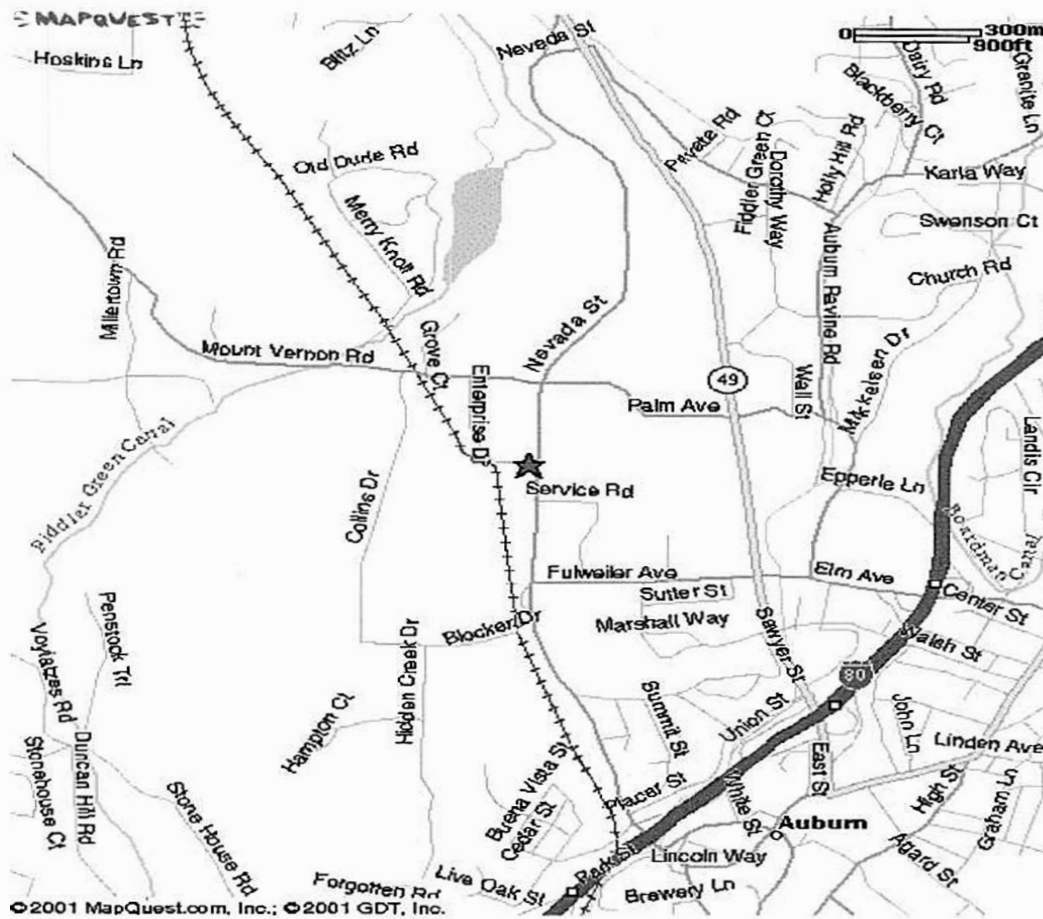

CSOC/ACCESS – AUBURN

Directions to Placer County S.M.A.R.T. Collaborative CSOC/ACCESS
11716 Enterprise Drive,
Auburn, CA
(530) 889-6700

FROM SACRAMENTO:

Take **I-80 EAST**
Turn **LEFT** at Hwy 49/Grass Valley exit.
Turn **LEFT** at **Fulweiler Ave.** (second traffic light)
Turn **RIGHT** on **Nevada Street**
Turn **LEFT** on **Enterprise Drive** – (next to Auburn Post Office)
Turn **LEFT** into **Sierra West Plaza** – (SMART is located between D.M.V. and the Healthy Bagel)

FROM RENO:

Take **I-80 WEST**
Turn **LEFT** at Hwy 49/Grass Valley exit.
Turn **LEFT** on **Fulweiler Ave**
Turn **RIGHT** on **Nevada Street**
Turn **LEFT** at **Enterprise Drive** – (next to Auburn Post Office)
Turn **LEFT** into **Sierra West Plaza** – (SMART is located between D.M.V. and the Healthy Bagel)

FROM GRASS VALLEY:

Take **Hwy 49** towards Auburn
Turn **RIGHT** on **Nevada Street**
Turn **RIGHT** on **Mt Vernon Road** (at four way stop)
Turn **LEFT** on **Enterprise Drive**
Turn **RIGHT** into **Sierra West Plaza** – (SMART is located between D.M.V. and the Healthy Bagel)