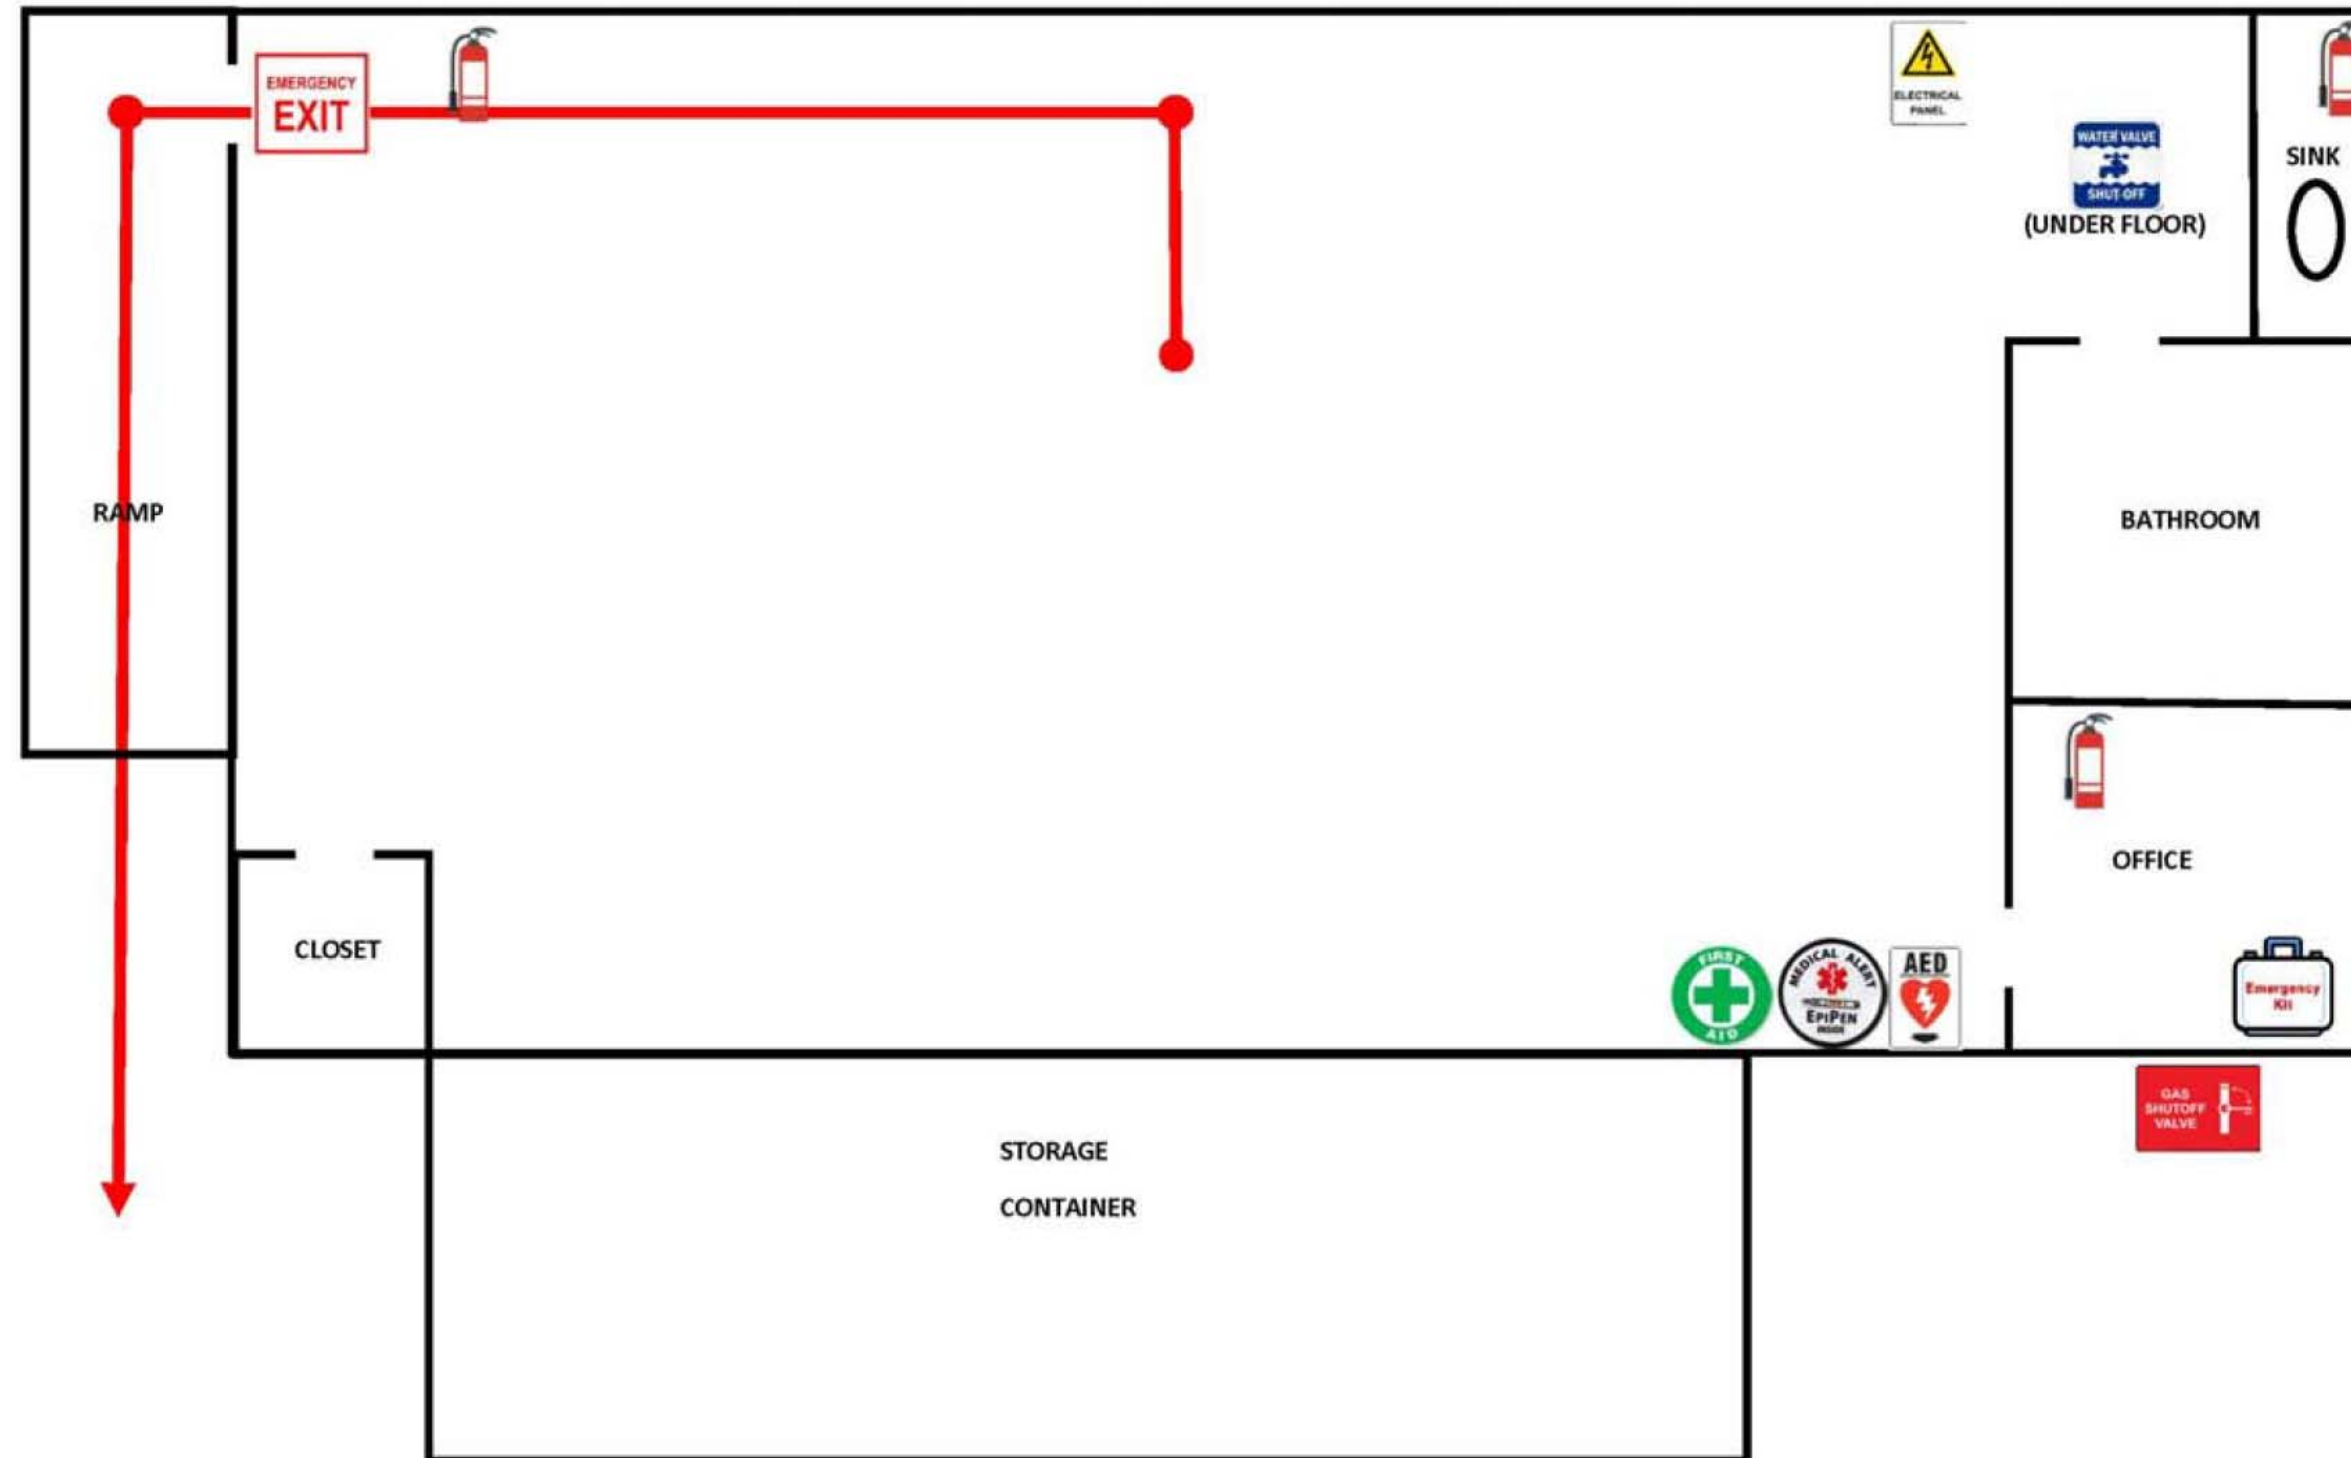

Tahoe Truckee Community School Evacuation & Emergency Map

Legend	
	Emergency Exits
	First Aid Kit
	Fire Alarm Pull
	Fire Extinguisher
	AED
	Epi-Pen Box
	Emergency Kit
	Emergency Eyewash
	Roof Access
	Water Shut Off
	Electric Shut Off
	Gas Shut Off
	You Are Here