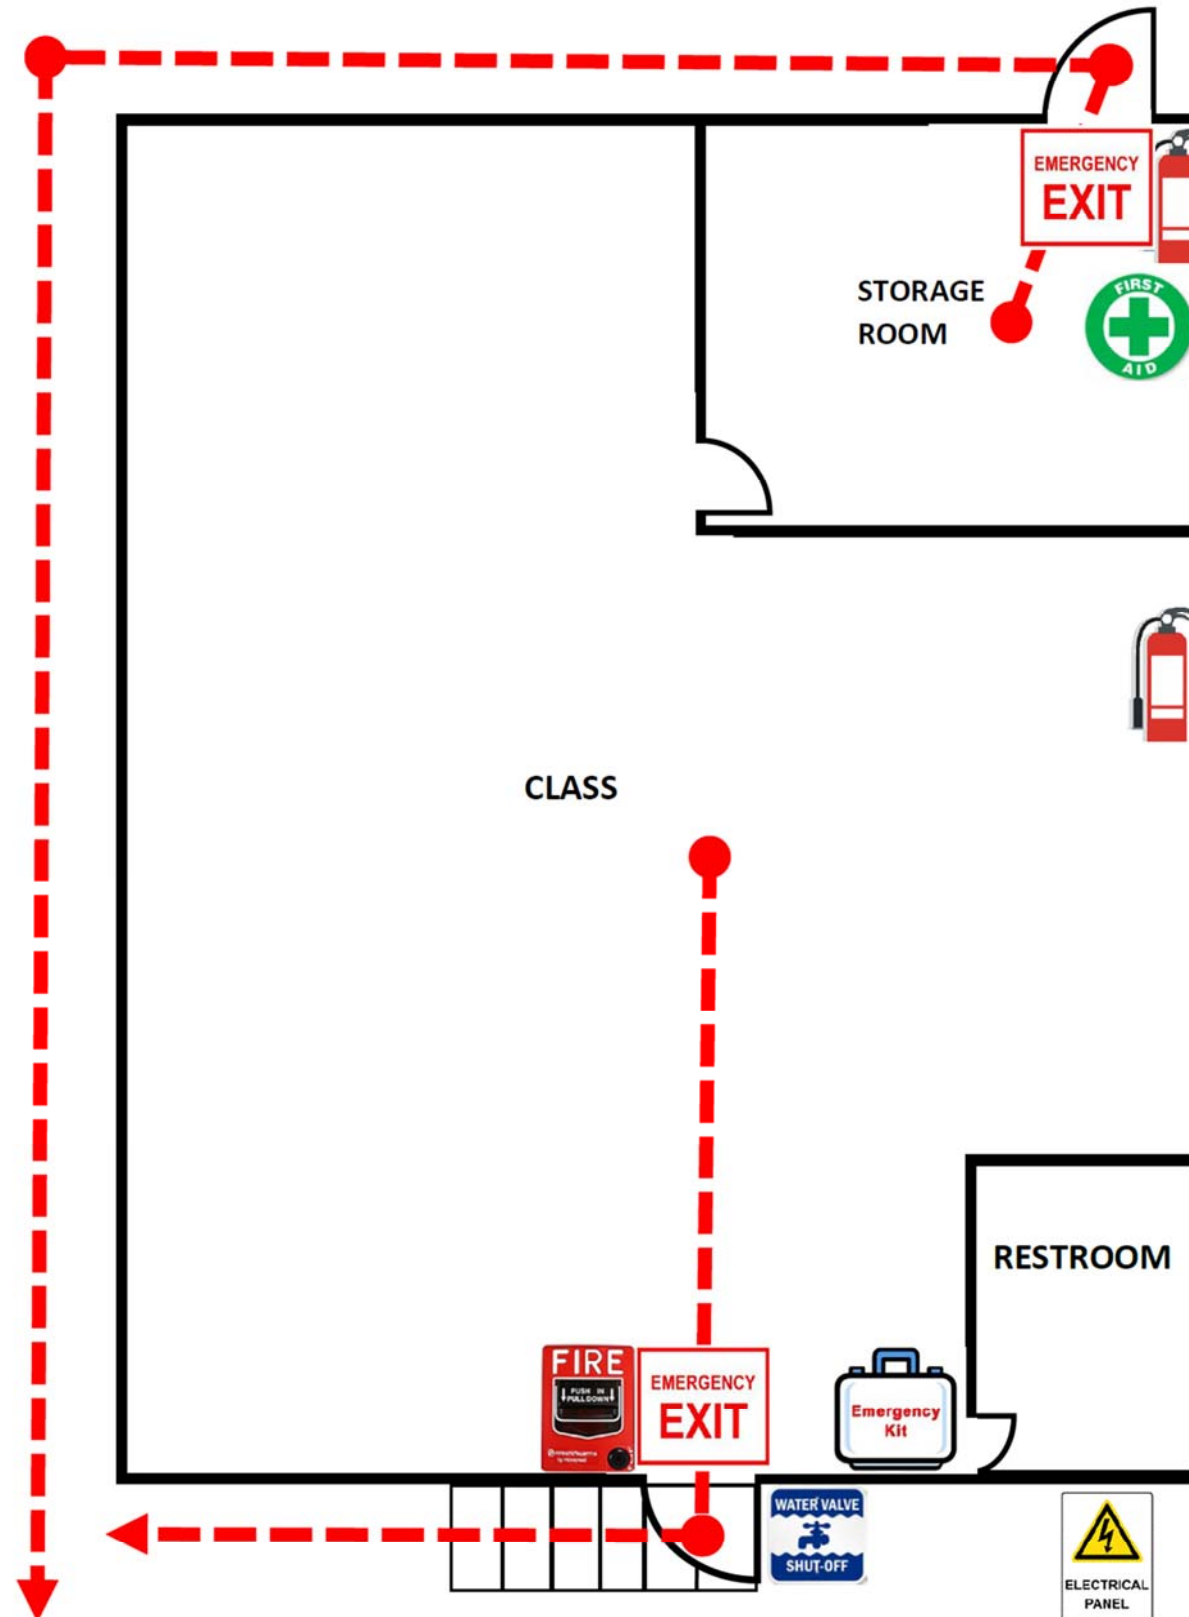

# Shepherd of the Sierra Evacuation & Emergency Map

Legend	
	Emergency Exits
	First Aid Kit
	Fire Alarm Pull
	Fire Extinguisher
	AED
	Epi-Pen Box
	Emergency Kit
	Emergency Eyewash
	Roof Access
	Water Shut Off
	Electric Shut Off
	Gas Shut Off
	You Are Here