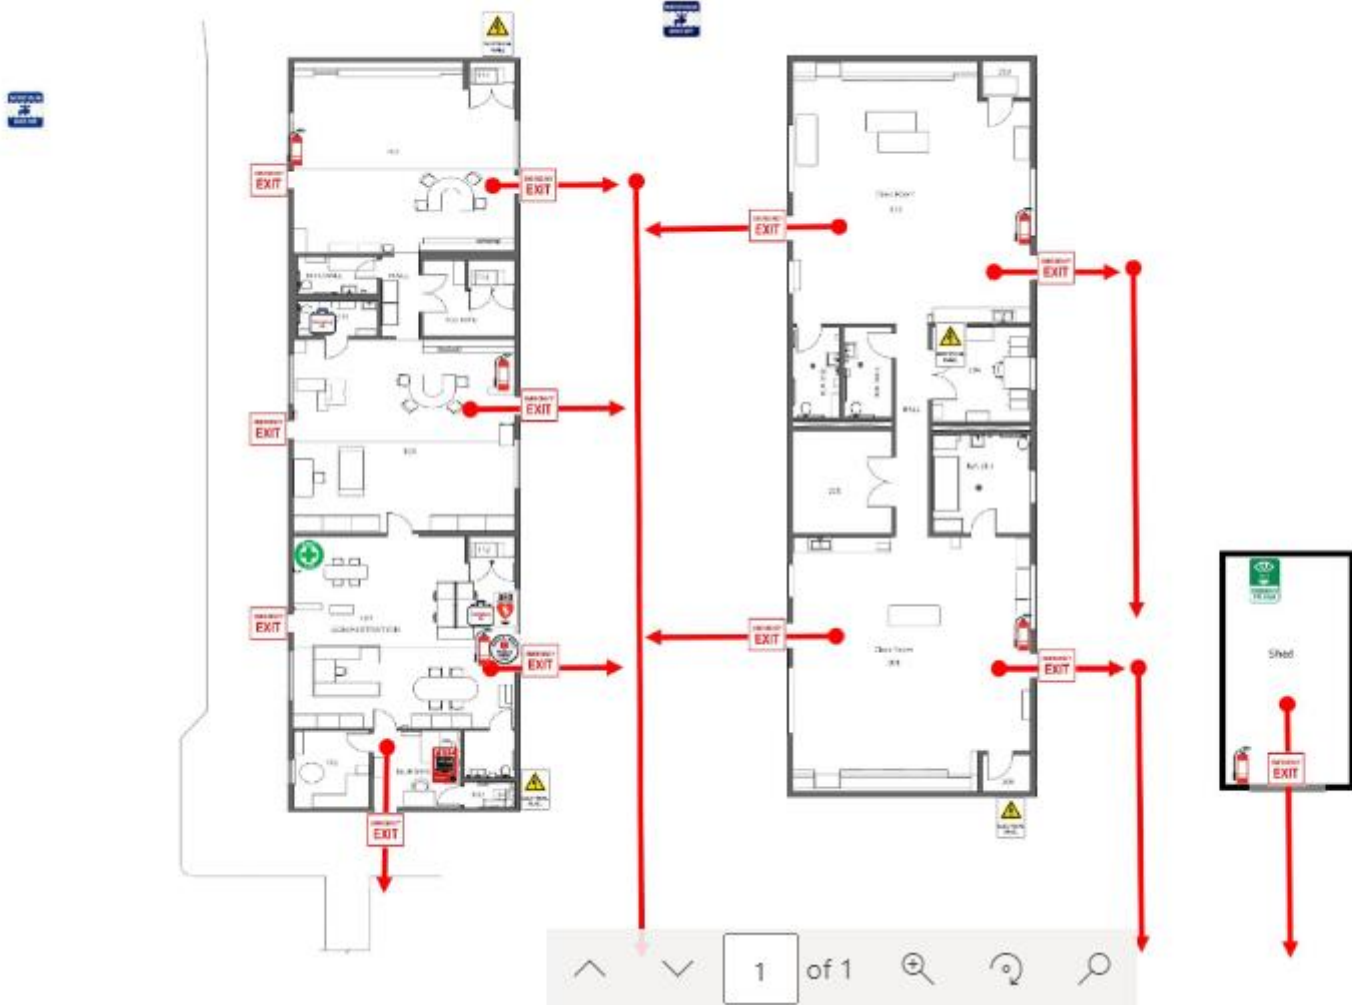

# ONORATO EDUCATIONAL CENTER (OEC) EVACUATION & EMERGENCY MAP

Onorato Educational Center Evacuation & Emergency Map

Legend	
	Emergency Exits
	First Aid Kit
	Fire Alarm Pull
	Fire Extinguisher
	AED
	Epi-Pen Box
	Emergency Kit
	Emergency Eyewash
	Roof Access
	Water Shut Off
	Electric Shut Off
	Gas Shut Off
	You Are Here