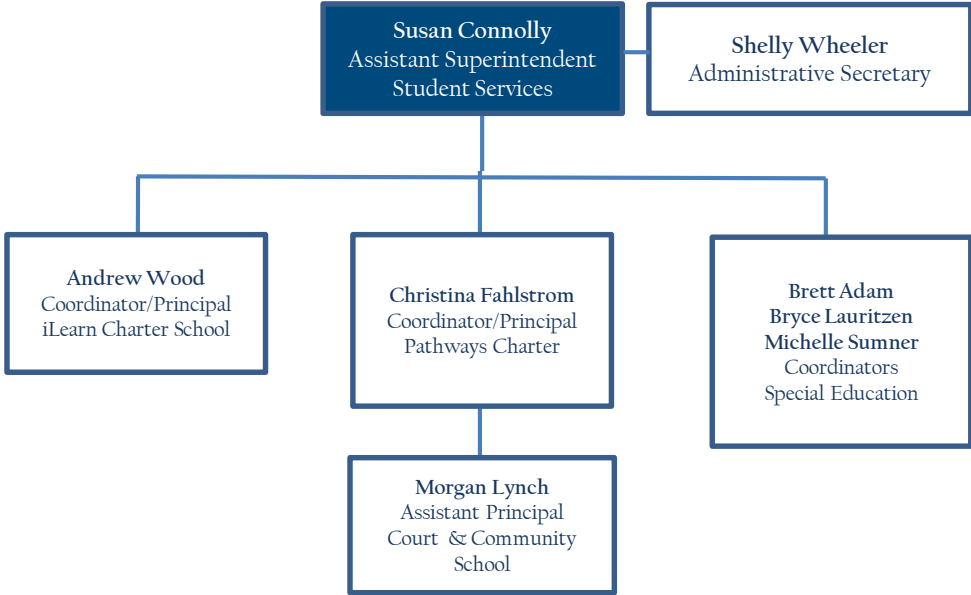

2020-2021 PCOE Organizational Chart

Student Services