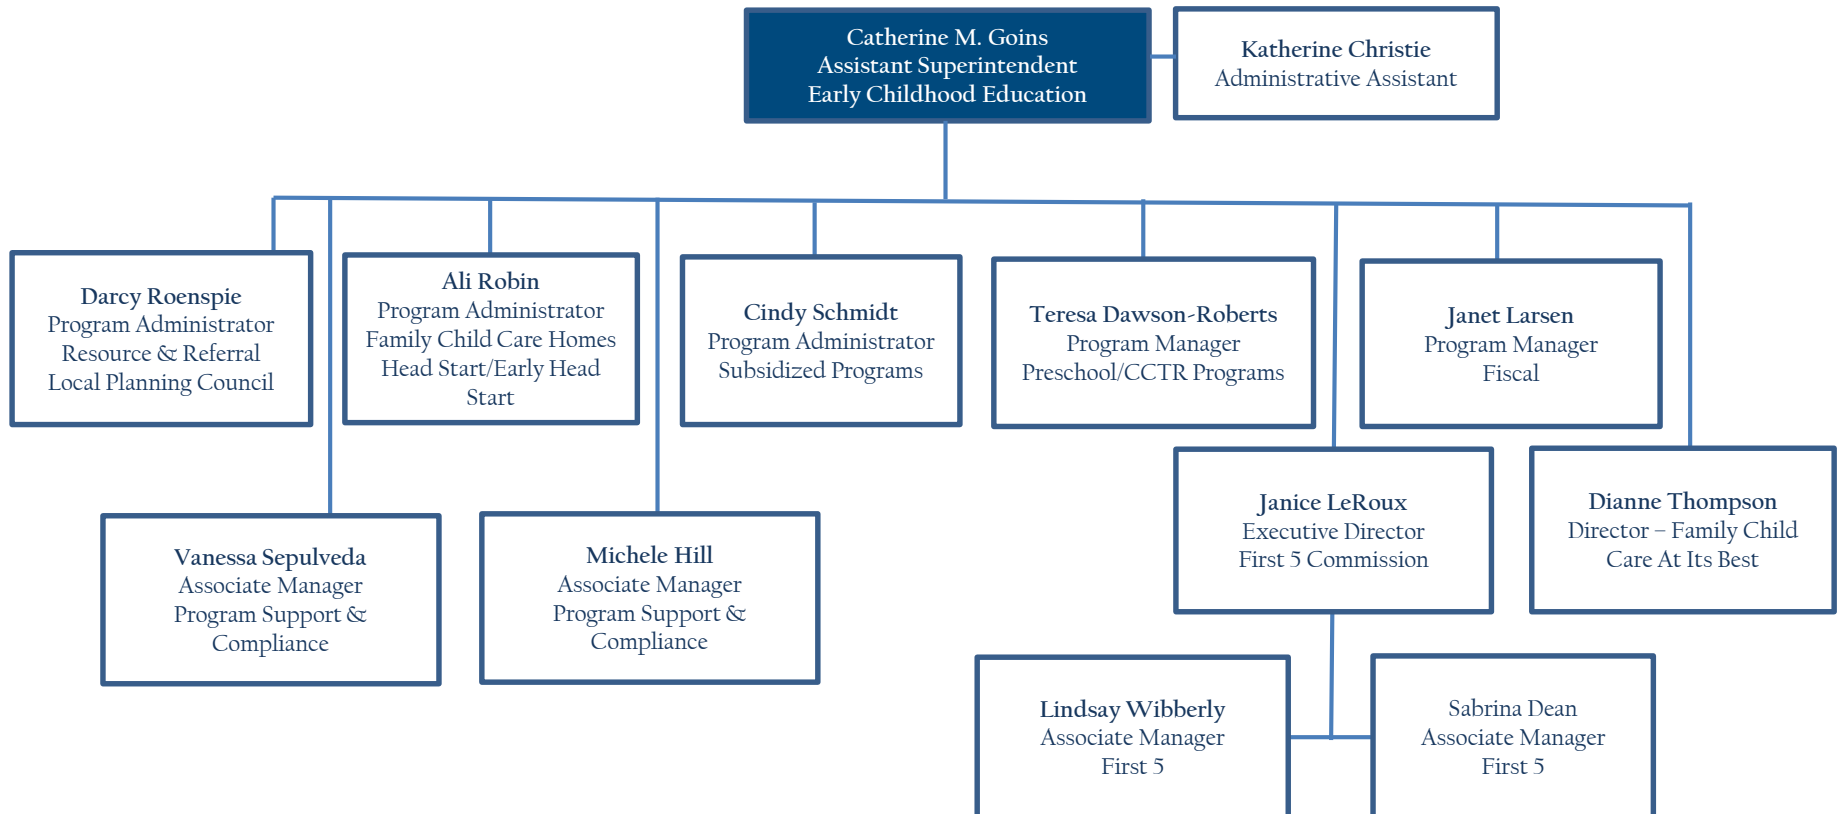

Business Services

Martin Fregoso
Associate Superintendent
Business Services

Jackie Keeler
Administrative Assistant

2020-2021 PCOE Organizational Chart

Operations

James Anderberg
Chief Operations Officer

Patricia Skellenger
Administrative Assistant

Matt Shawver
Coordinator
MOT, Facilities &
Construction

2020-2021 PCOE Organizational Chart

Educational Services

2020-2021 PCOE Organizational Chart Early Childhood Education

2020-2021 PCOE Organizational Chart