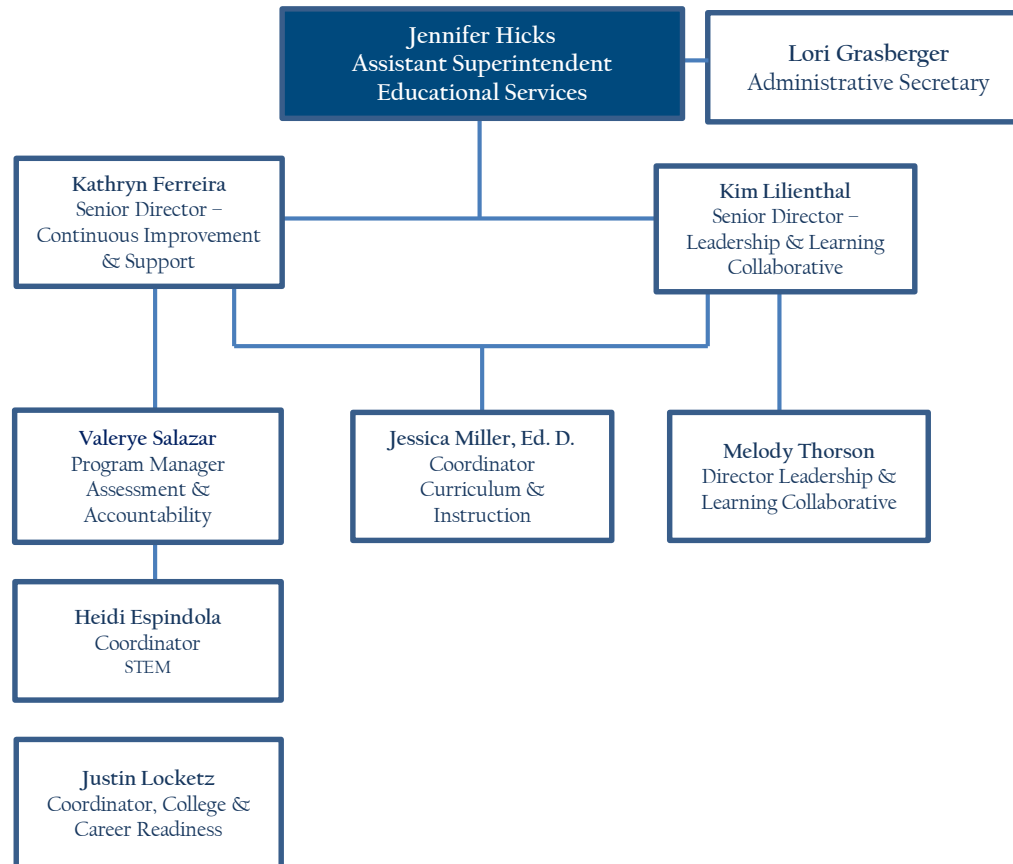

Business Services

Martin Fregoso
Associate Superintendent
Business Services

Jackie Keeler
Administrative Assistant

2020-2021 PCOE Organizational Chart

Operations

James Anderberg
Chief Operations Officer

Patricia Skellenger
Administrative Assistant

Matt Shawver
Coordinator
MOT, Facilities &
Construction

2020-2021 PCOE Organizational Chart

Educational Services

2020-2021 PCOE Organizational Chart Early Childhood Education

2020-2021 PCOE Organizational Chart