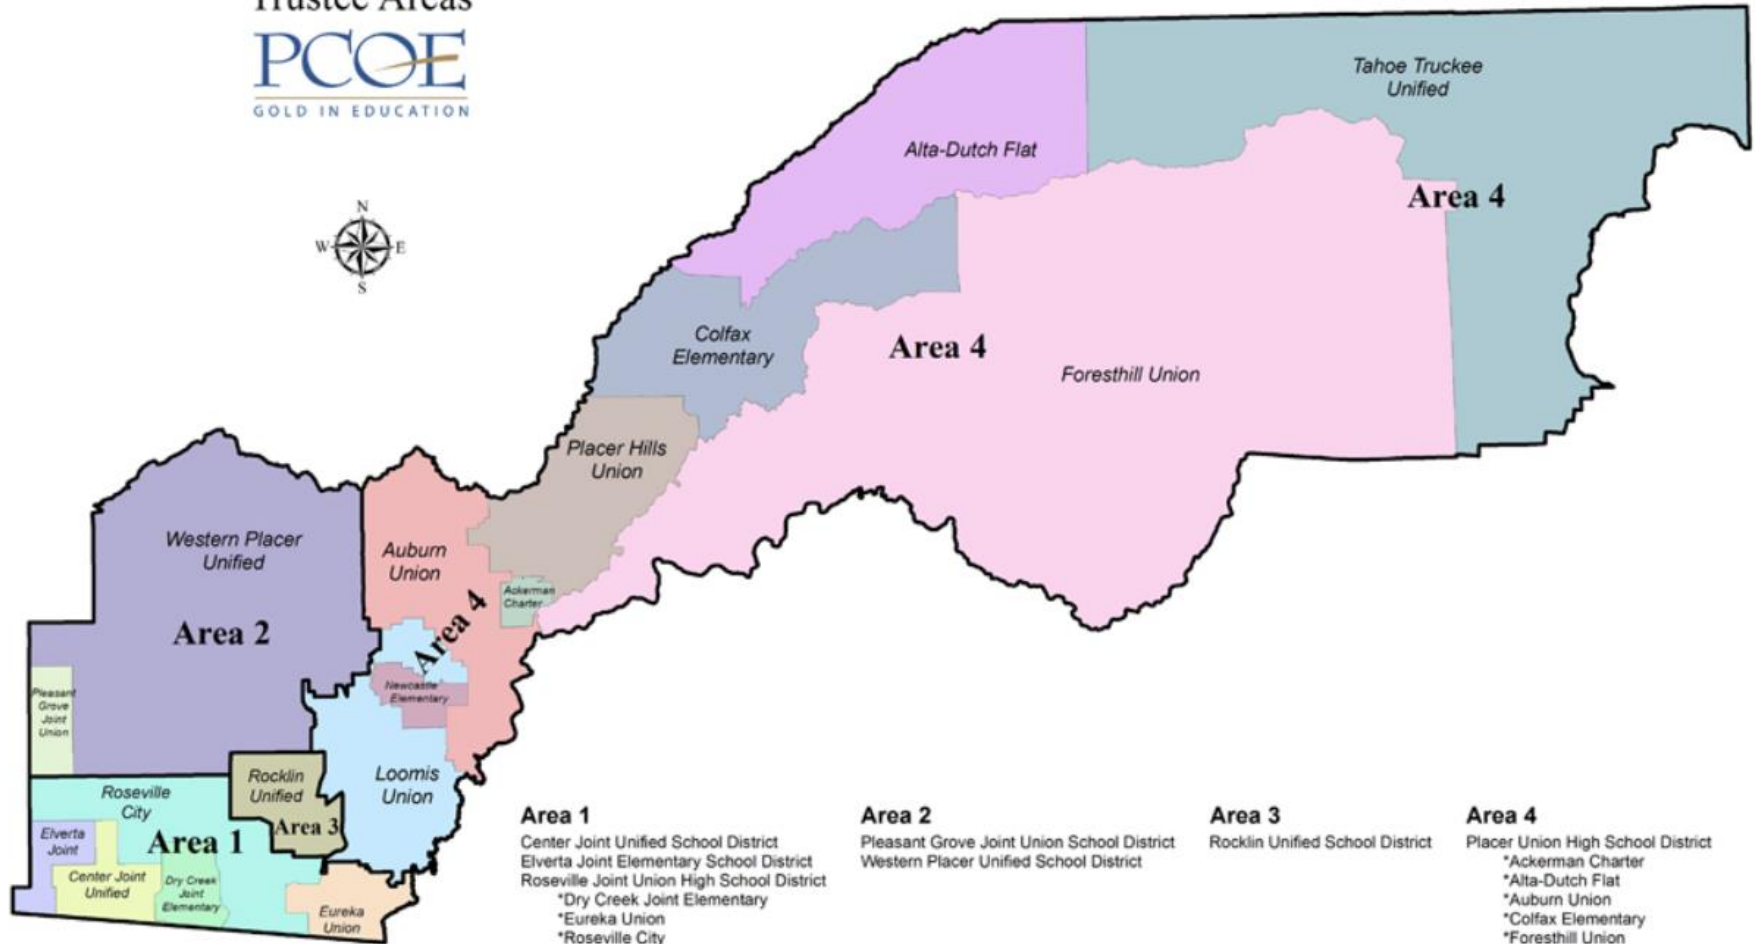

Placer County Board of Education

Trustee Areas

- Area 1**
 Center Joint Unified School District
 Elverta Joint Elementary School District
 Roseville Joint Union High School District
 *Dry Creek Joint Elementary
 *Eureka Union
 *Roseville City

- Area 2**
 Pleasant Grove Joint Union School District
 Western Placer Unified School District

- Area 3**
 Rocklin Unified School District

- Area 4**
 Placer Union High School District
 *Ackerman Charter
 *Alta-Dutch Flat
 *Auburn Union
 *Colfax Elementary
 *Foresthill Union
 *Loomis Union
 *Newcastle Elementary
 *Placer Hills Union School District
 Tahoe-Truckee Unified School District

*Denotes feeder schools to high school districts