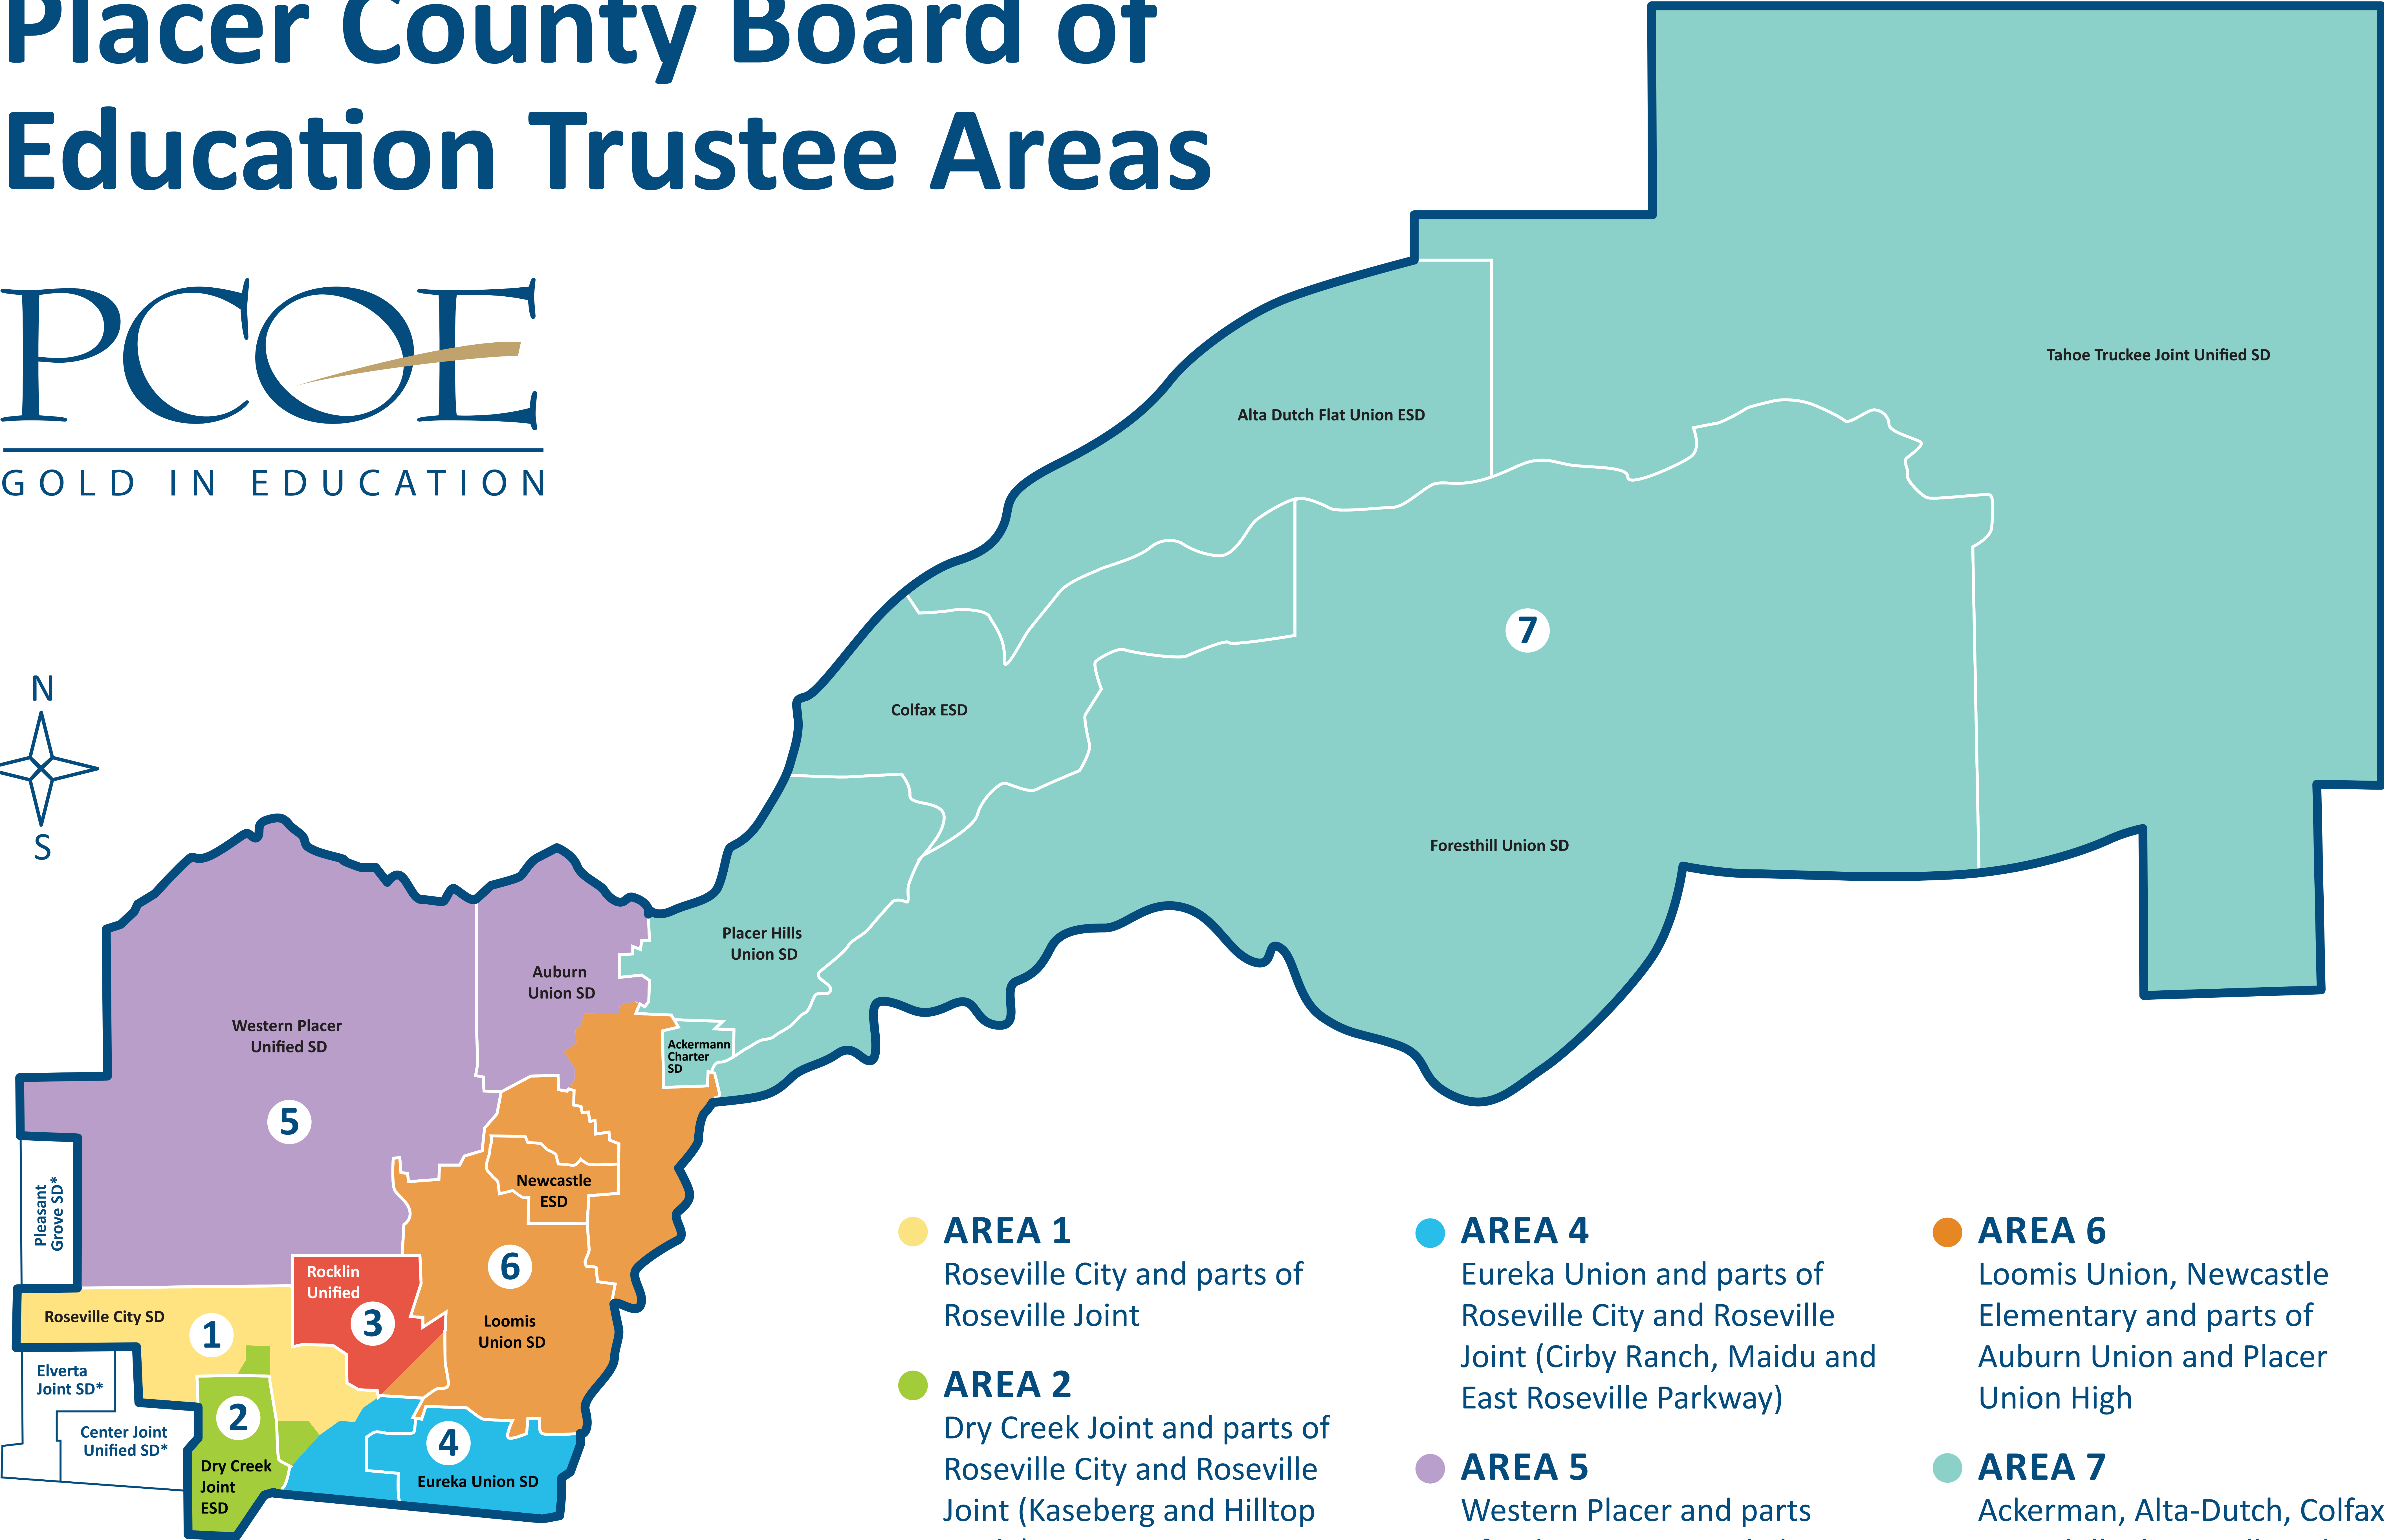

Placer County Board of Education Trustee Areas

- **AREA 1**
 Roseville City and parts of Roseville Joint
- **AREA 2**
 Dry Creek Joint and parts of Roseville City and Roseville Joint (Kaseberg and Hilltop Circle)
- **AREA 3**
 Rocklin Unified
- **AREA 4**
 Eureka Union and parts of Roseville City and Roseville Joint (Cirby Ranch, Maidu and East Roseville Parkway)
- **AREA 5**
 Western Placer and parts of Auburn Union and Placer Union High
- **AREA 6**
 Loomis Union, Newcastle Elementary and parts of Auburn Union and Placer Union High
- **AREA 7**
 Ackerman, Alta-Dutch, Colfax, Forest Hill, Placer Hills, Tahoe Truckee Unified and part of Placer Union High

* Elverta Joint, Center Joint and Pleasant Grove school districts are not part of the Placer County Office of Education's oversight